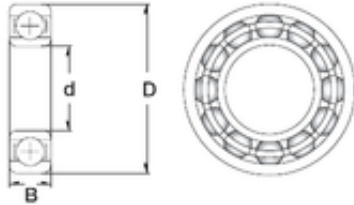

## PRECISION BEARING ACCESSORIES SPAIN C...

120 mm x 165 mm x 22 mm ZEN 61924-2Z  
deep groove ball bearings

Bearing No. 61924-2Z

Size	120x165x22 mm
Bore Diameter	120 mm
Outer Diameter	165 mm
Width	22 mm
d	120 mm
D	165 mm
B	22 mm
C	22 mm
Basic dynamic load rating (C)	55,3 kN
Basic static load rating (C0)	57 kN
(Grease) Lubrication Speed	3600 r/min

61924-2Z Bearing 2D drawings and 3D CAD models