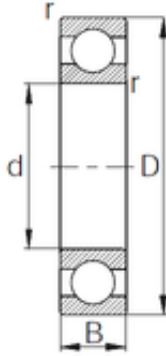

PRECISION BEARING ACCESSORIES SPAIN C...

120 mm x 150 mm x 16 mm CYSD 6824 deep groove ball bearings

Bearing No. 6824

Size	120x150x16 mm
Bore Diameter	120 mm
Outer Diameter	150 mm
Width	16 mm
d	120 mm
D	150 mm
B	16 mm
C	16 mm
r min.	1 mm
Weight	0,536 Kg
Basic dynamic load rating (C)	28,9 kN

6824 Bearing 2D drawings and 3D CAD models