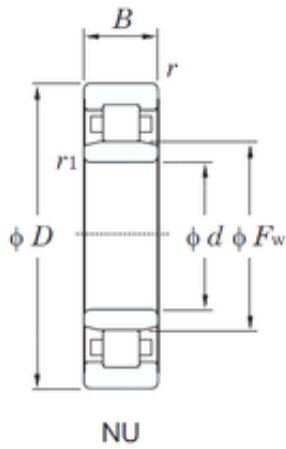

PRECISION BEARING ACCESSORIES SPAIN C...

110 mm x 240 mm x 80 mm KOYO NU2322R cylindrical roller bearings

Bearing No. NU2322R

Size	110x240x80 mm
Bore Diameter	110 mm
Outer Diameter	240 mm
Width	80 mm
d	110 mm
Fw	143 mm
D	240 mm
B	80 mm
C	80 mm
r min.	3 mm
r1 min.	3 mm
Weight	18.8 Kg
Basic dynamic load rating (C)	680 kN
Basic static load rating (C0)	880 kN
(Grease) Lubrication Speed	2200 r/min
Bearing No.	NU2322R
r(min)	3
r1(min)	3
Cr	843
C0r	880
Cu	112
Grease lub.	2200
Oil lub.	3200
Ew	-
d1	-

NU2322R Bearing 2D drawings and 3D CAD models

PRECISION BEARING ACCESSORIES SPAIN C...

B1	-
B2	-
da(min)	-
db(min)	123
db(max)	140
dc(min)	-
dd(min)	-
Da(max)	227
Db(max)	-
Db(min)	-
ra(max)	2.5
rb(max)	2.5
(Refer.)Mass(kg)	18.8