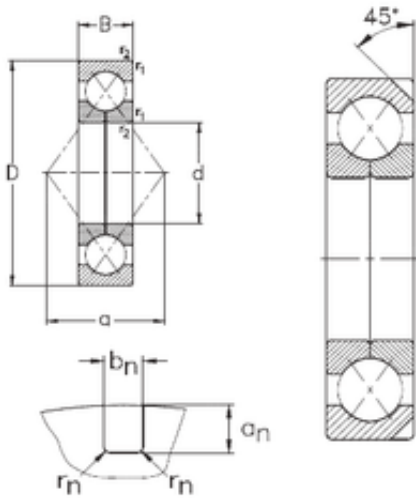

# PRECISION BEARING ACCESSORIES SPAIN C...

110 mm x 200 mm x 38 mm NKE  
QJ222-N2-MPA angular contact ball bearings

Bearing No. QJ222-N2-MPA

Size	110x200x38 mm
Bore Diameter	110 mm
Outer Diameter	200 mm
Width	38 mm
d	110 mm
D	200 mm
B	38 mm
C	38 mm
an	10,1 mm
bn	8,5 mm
rn	2 mm
a	109 mm
r1 min.	2,1 mm
r2 min.	2,1 mm
Weight	5,67 Kg
Basic dynamic load rating (C)	264 kN
Basic static load rating (C0)	305 kN

QJ222-N2-MPA Bearing 2D drawings and 3D CAD models